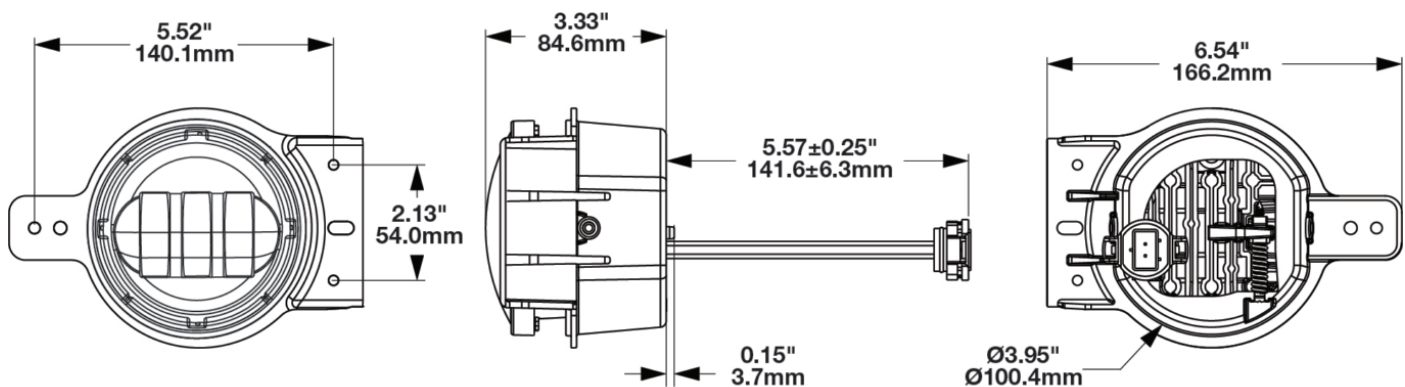

PRODUCT DIMENSIONS

Print date: 2024-08-11

© 2024 J.W. Speaker Corporation • Germantown, WI U.S.A.
www.jwspeaker.com • speaker@jwspeaker.com • 262.251.6660

J.W. SPEAKER
Engineered. Lighting. Solutions.